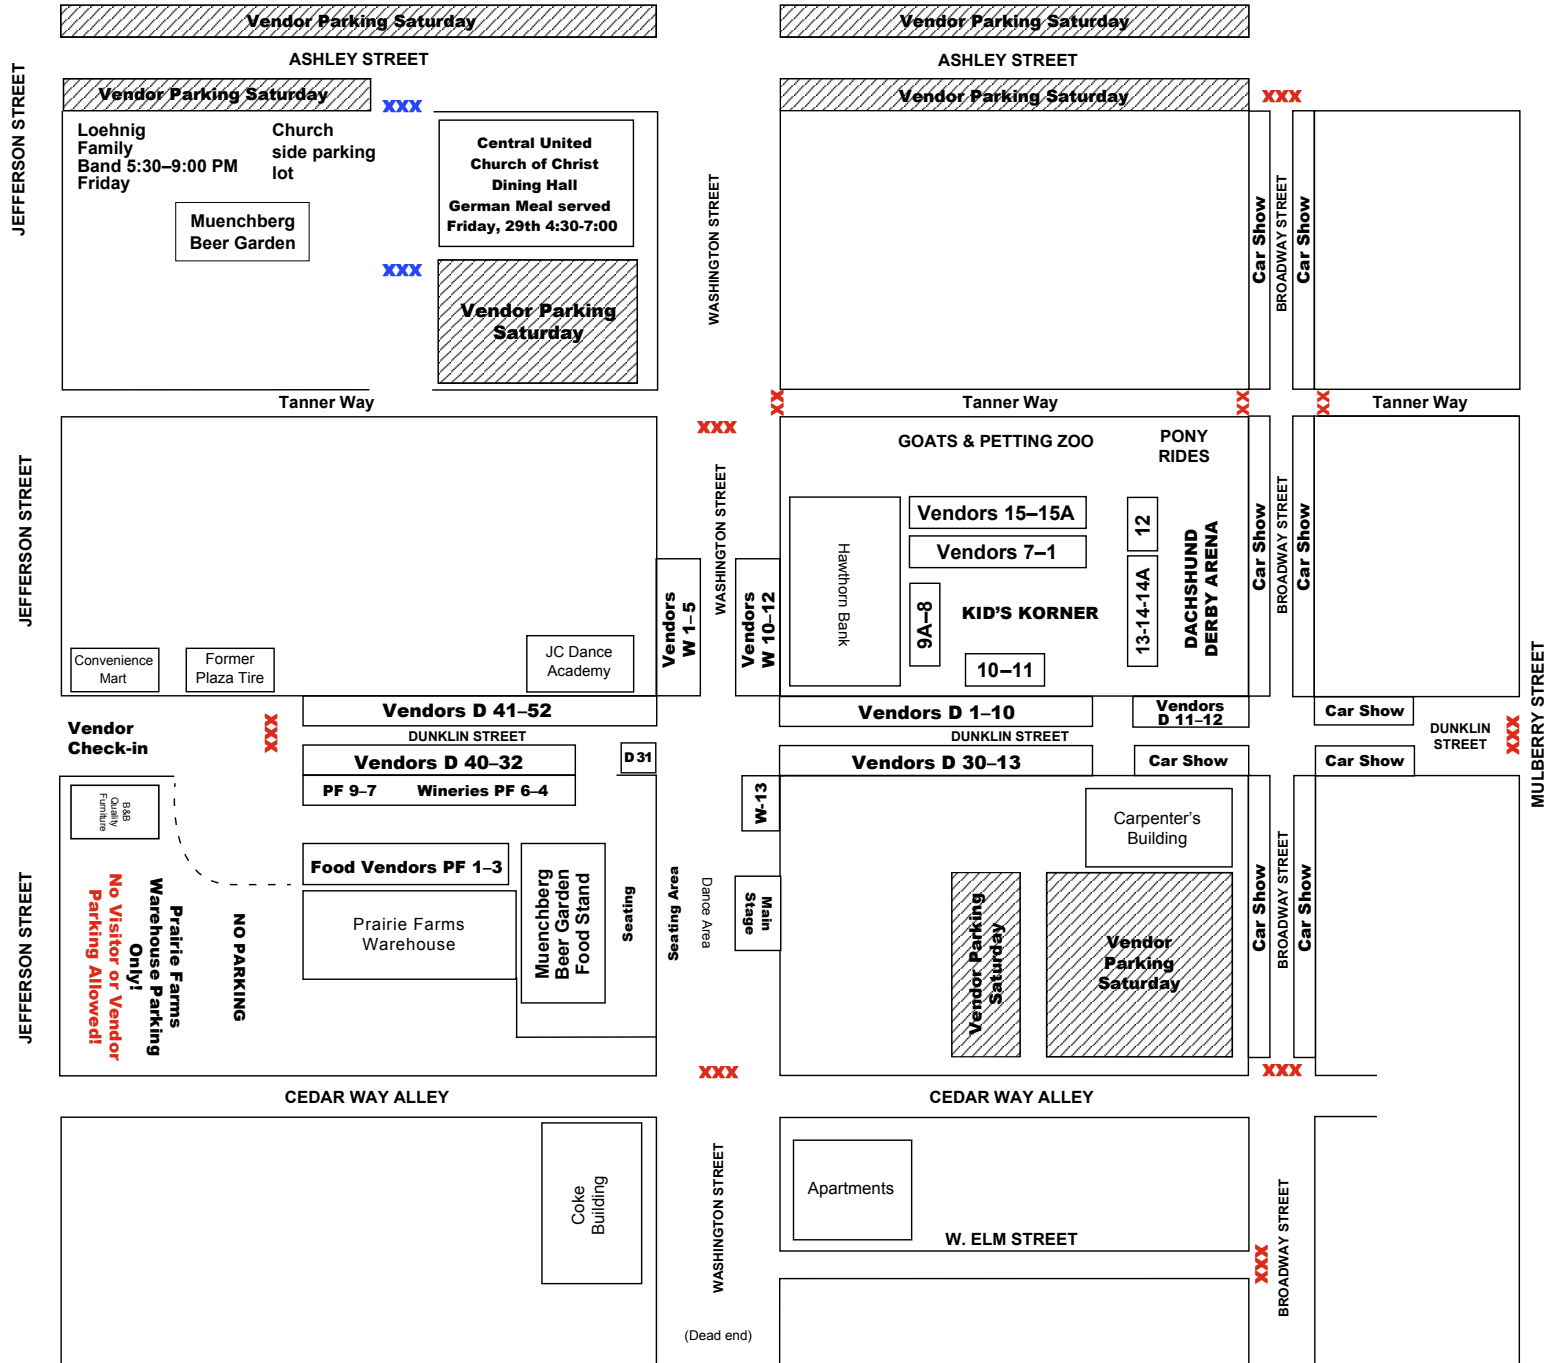

NOTE FOR JEFFERSON CITY POLICE DEPT.:

Friday, September 29, 3-10 PM
 German Heritage Night, Music and Beer Garden
 Close off church driveway. **Marked with blue X.**

All other streets will close on
 Saturday, Sept. 30 at 7 AM - 8 PM. **Marked with red X.**

Jefferson City Oktoberfest Festival/Vendor Map (not to scale)

Friday, Sept. 29 & Saturday, Sept. 30, 2017

JEFFERSON STREET

JEFFERSON STREET

JEFFERSON STREET

WASHINGTON STREET

WASHINGTON STREET

WASHINGTON STREET

XXX

XXX

XXX

XXX

XX

XXX

XXX

XXX

MULBERRY STREET

(Dead end)