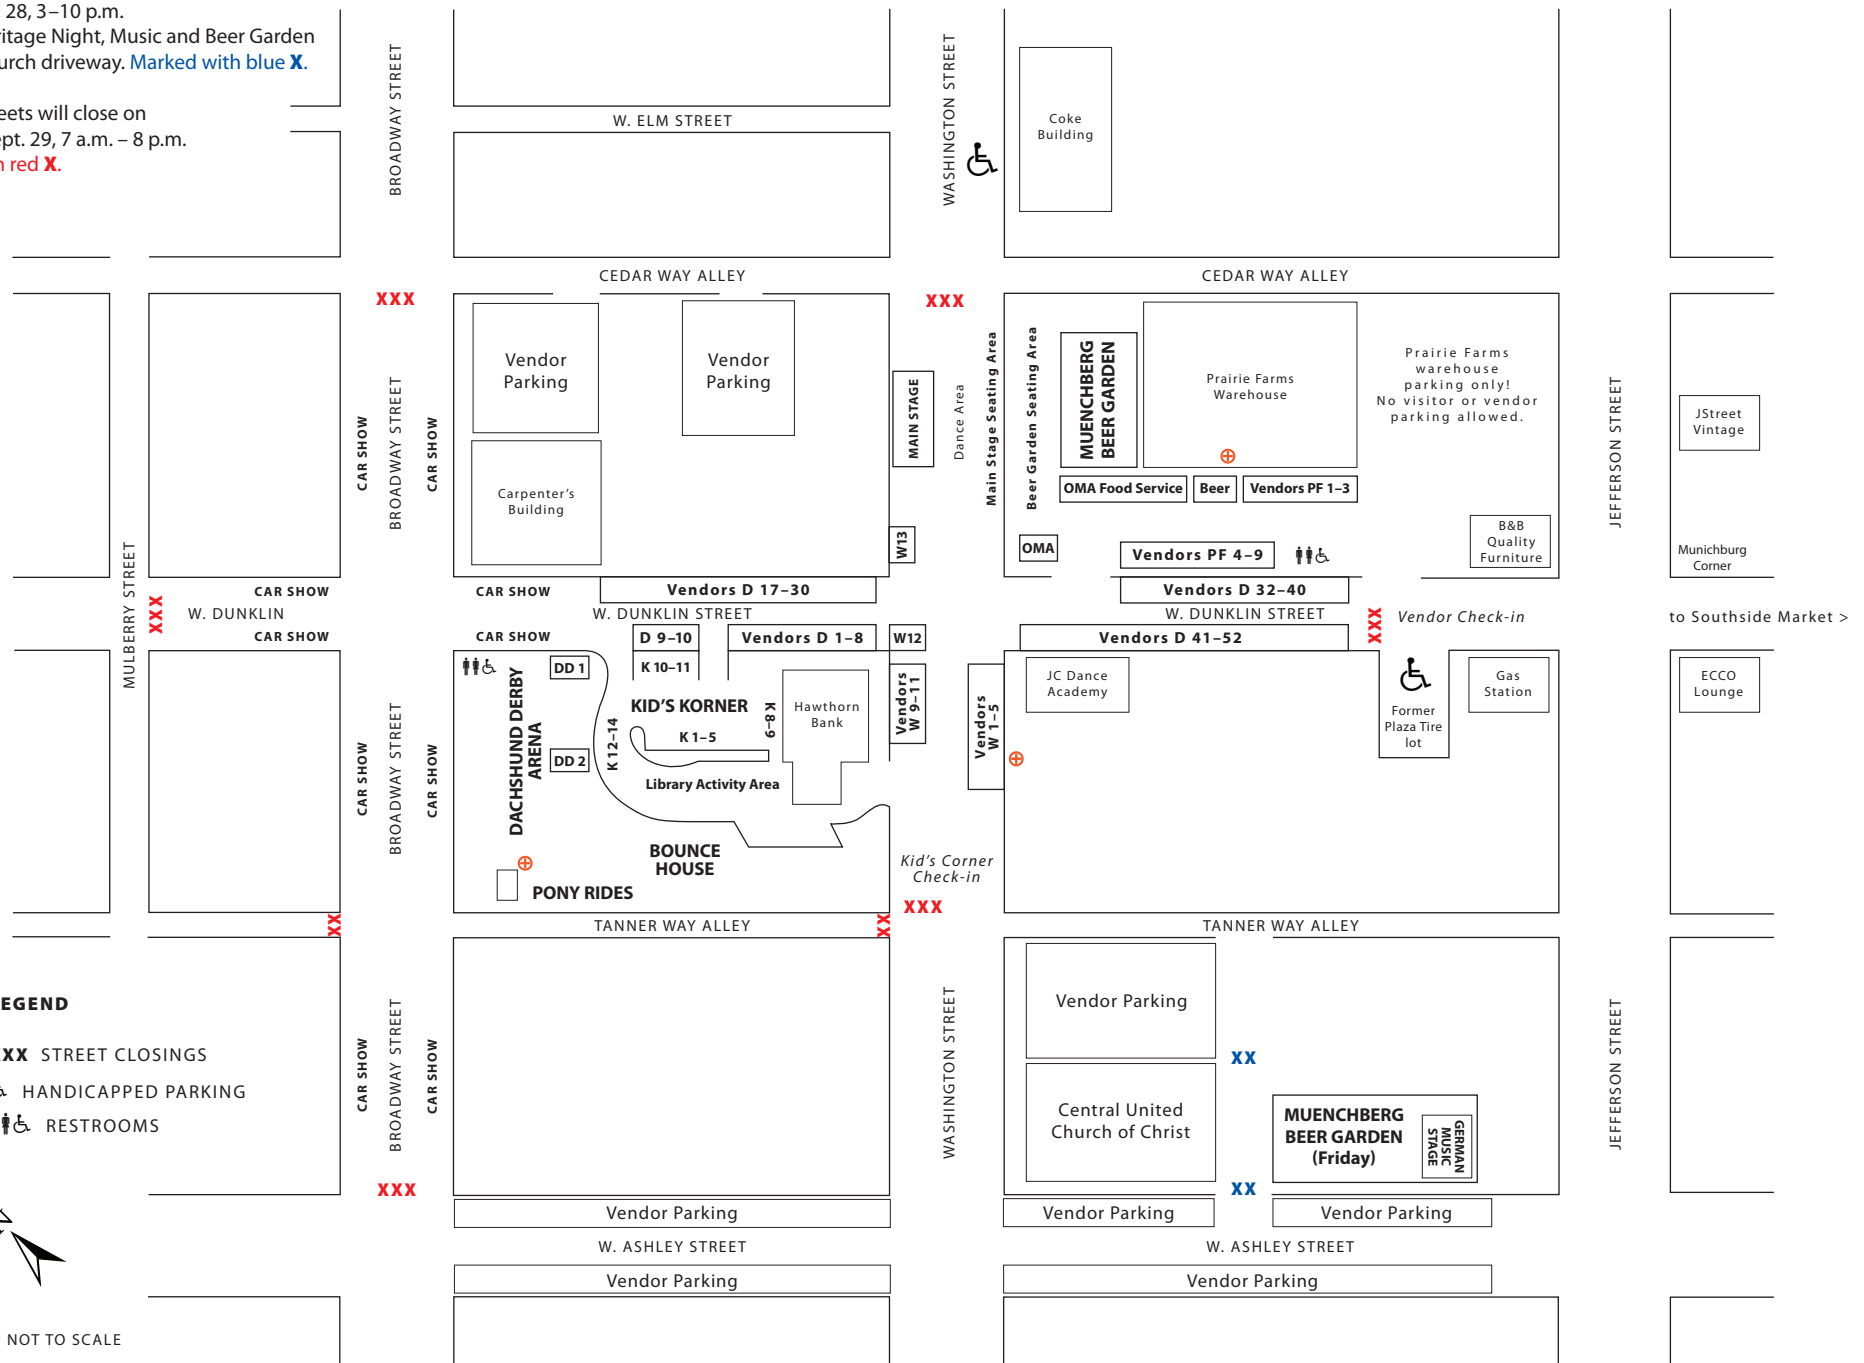

2018 Jefferson City Oktoberfest Festival/Vendor Map

NOTE FOR JEFFERSON CITY POLICE DEPT:

Friday, Sept. 28, 3–10 p.m.
 German Heritage Night, Music and Beer Garden
 Close off church driveway. **Marked with blue X.**

All other streets will close on
 Saturday, Sept. 29, 7 a.m. – 8 p.m.
Marked with red X.

LEGEND

XXX STREET CLOSINGS

HANDICAPPED PARKING

RESTROOMS

MAP NOT TO SCALE