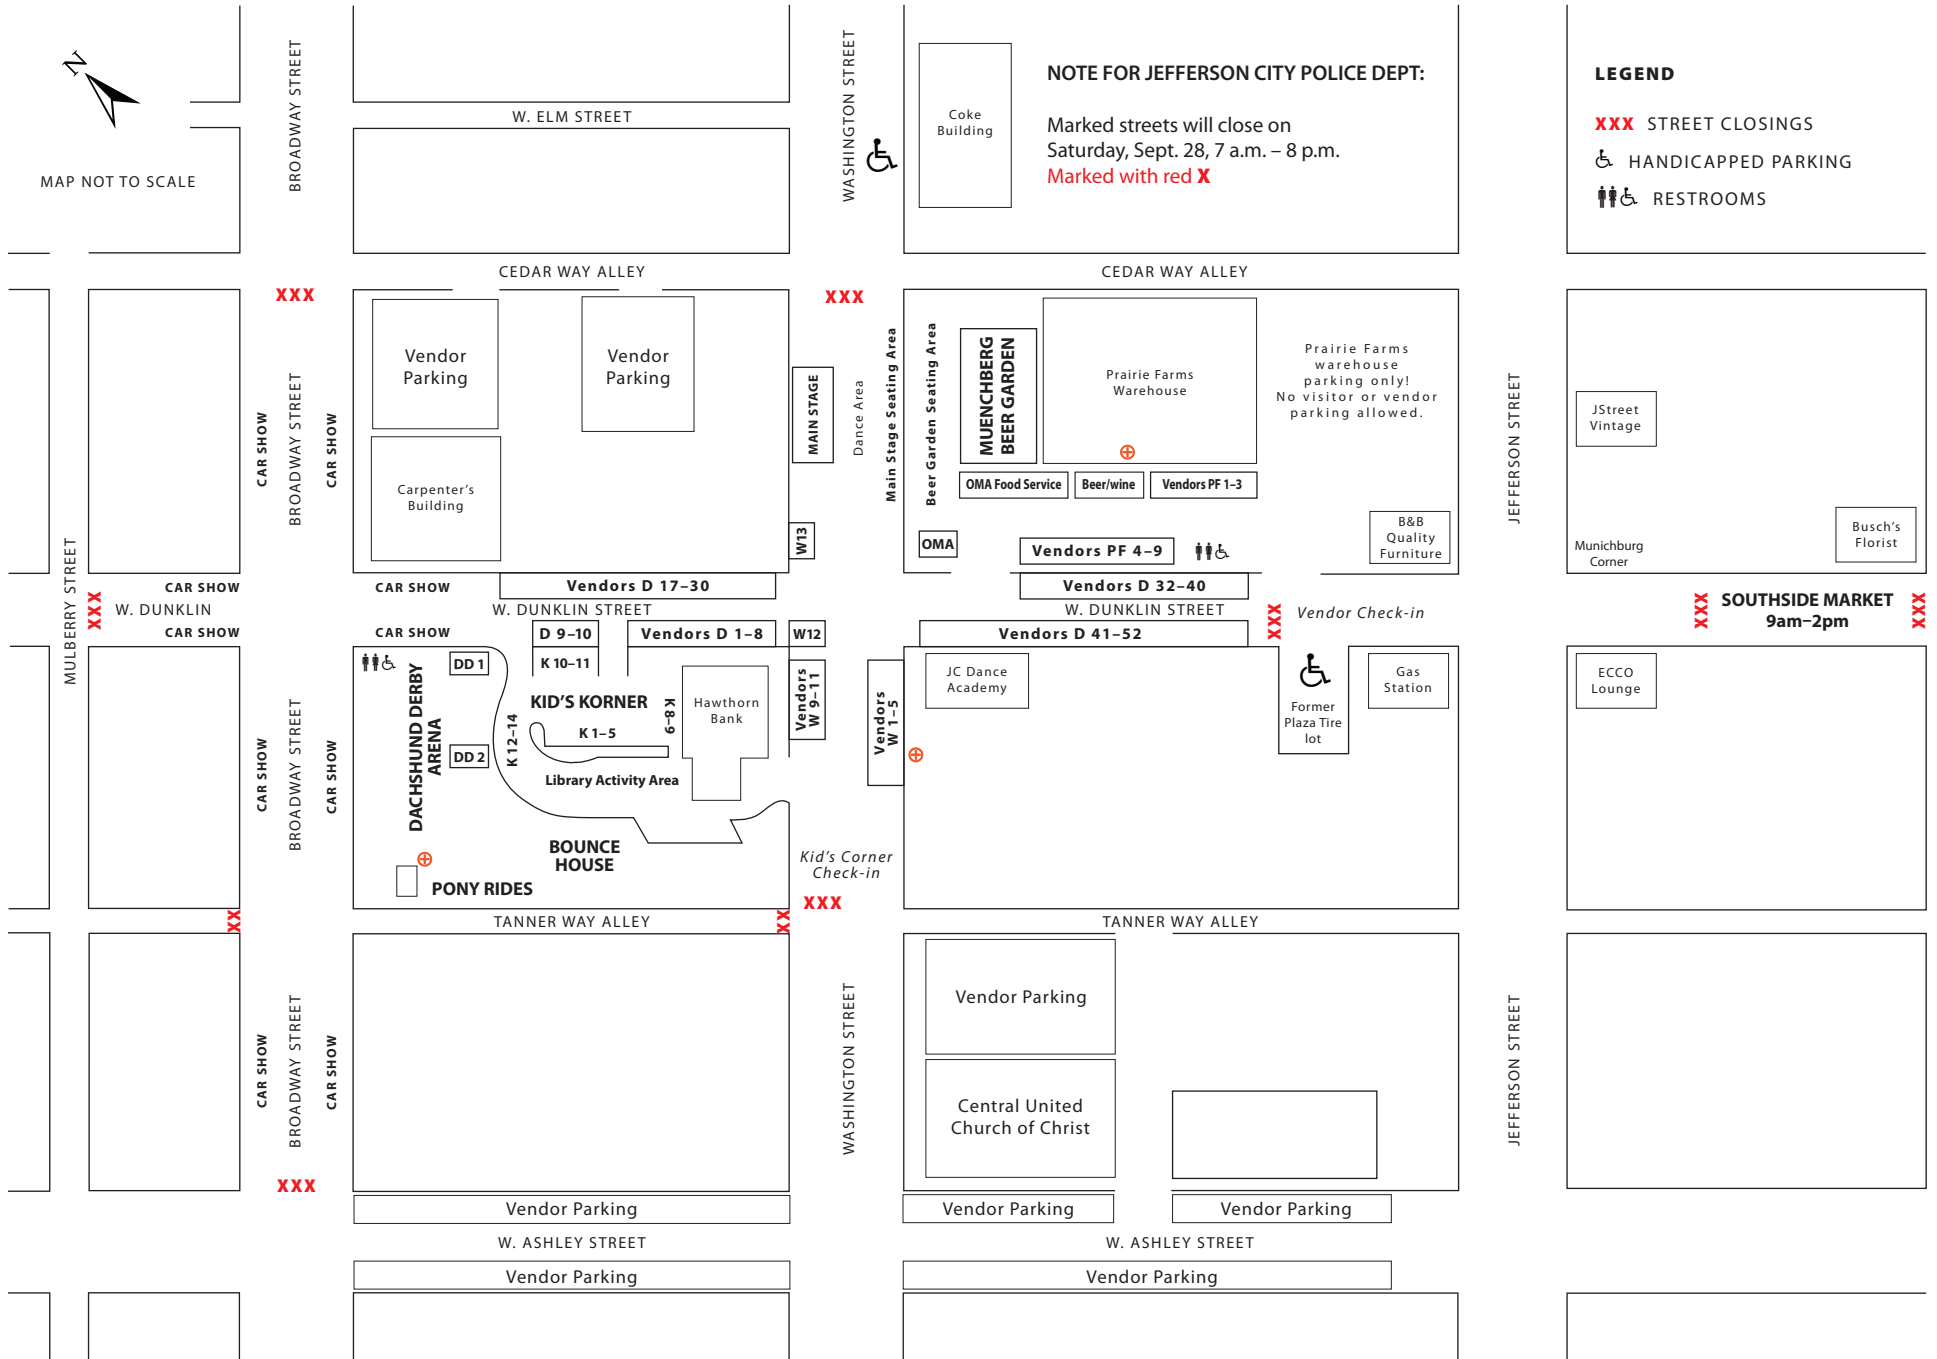

2019 Jefferson City Oktoberfest Festival/Vendor Map

MAP NOT TO SCALE

NOTE FOR JEFFERSON CITY POLICE DEPT:

Marked streets will close on Saturday, Sept. 28, 7 a.m. – 8 p.m.
Marked with red X

LEGEND

- XXX STREET CLOSINGS
- ♿ HANDICAPPED PARKING
- ♿♿ RESTROOMS