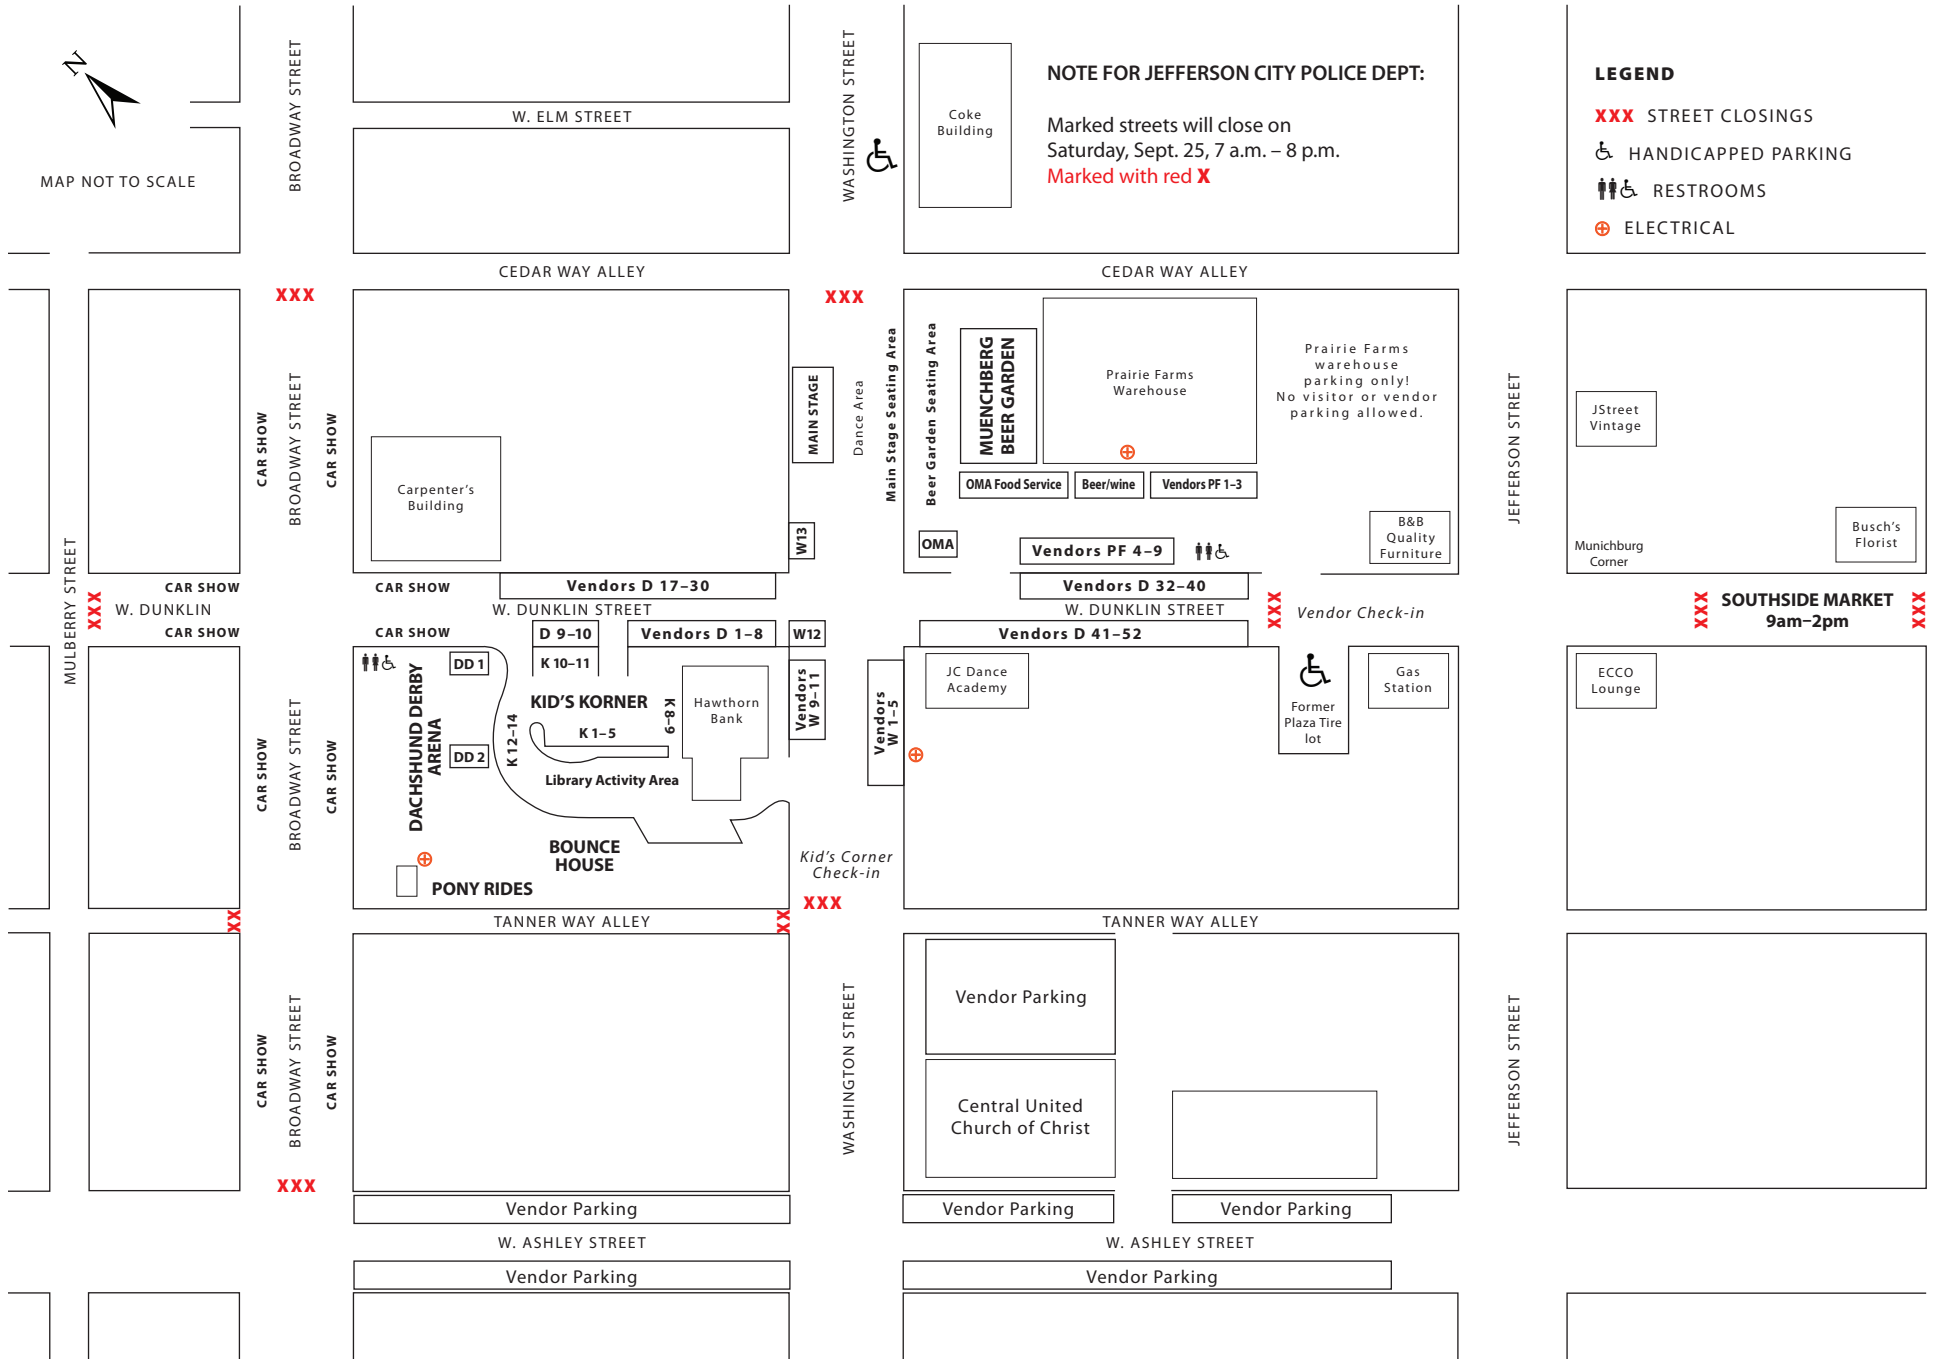

2021 Jefferson City Oktoberfest Festival/Vendor Map

MAP NOT TO SCALE

LEGEND

- XXX** STREET CLOSINGS
- HANDICAPPED PARKING
- RESTROOMS
- ELECTRICAL

XXX SOUTHSIDE MARKET **XXX**
 9am-2pm