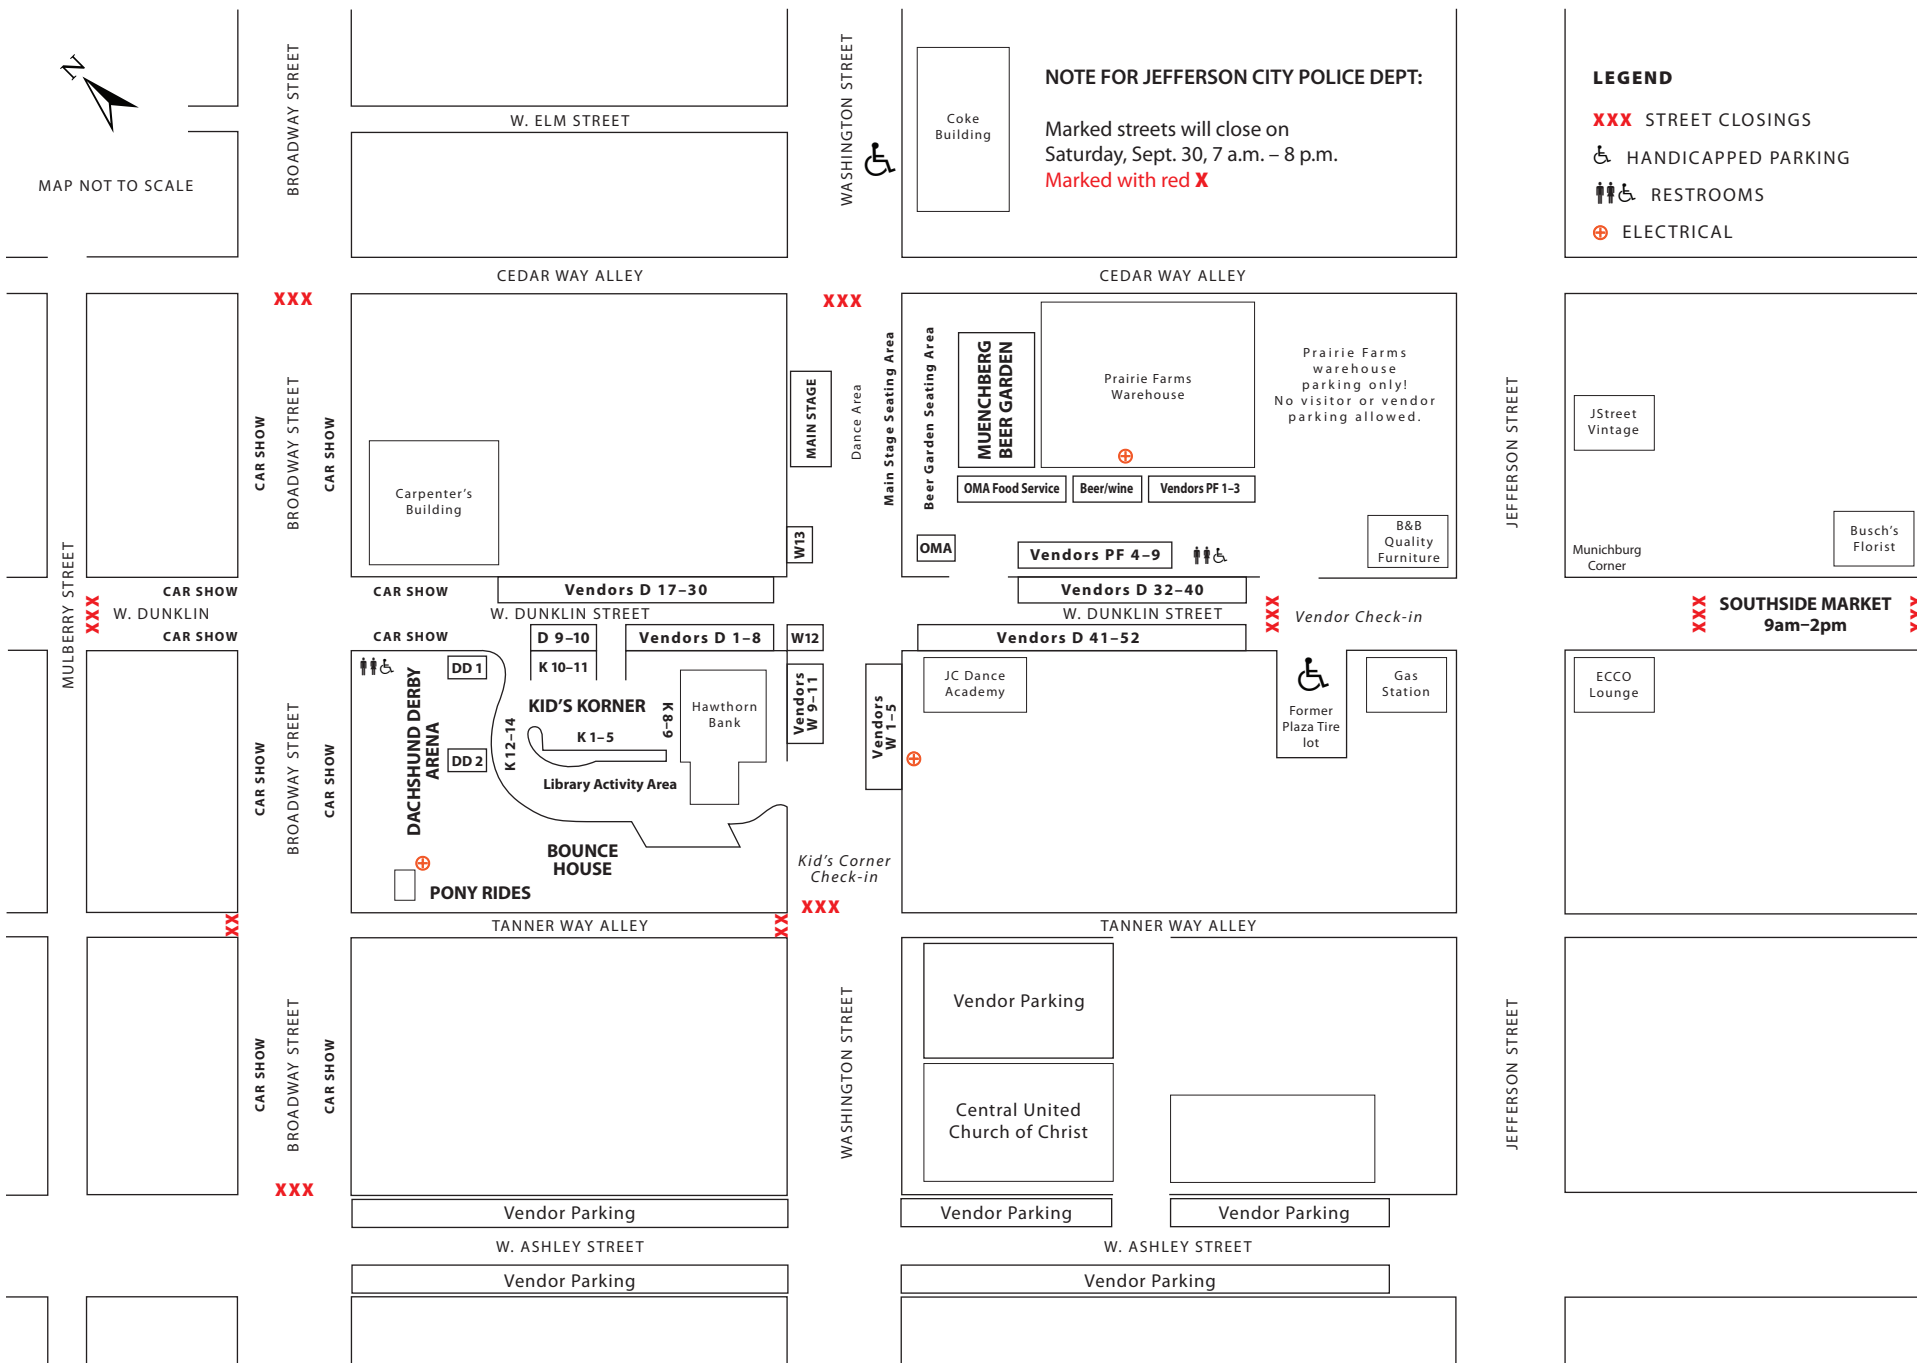

2023 Jefferson City Oktoberfest Festival/Vendor Map

MAP NOT TO SCALE

NOTE FOR JEFFERSON CITY POLICE DEPT:

Marked streets will close on Saturday, Sept. 30, 7 a.m. – 8 p.m.
Marked with red X

LEGEND

- XXX STREET CLOSINGS
- ♿ HANDICAPPED PARKING
- ♿ RESTROOMS
- ⚡ ELECTRICAL