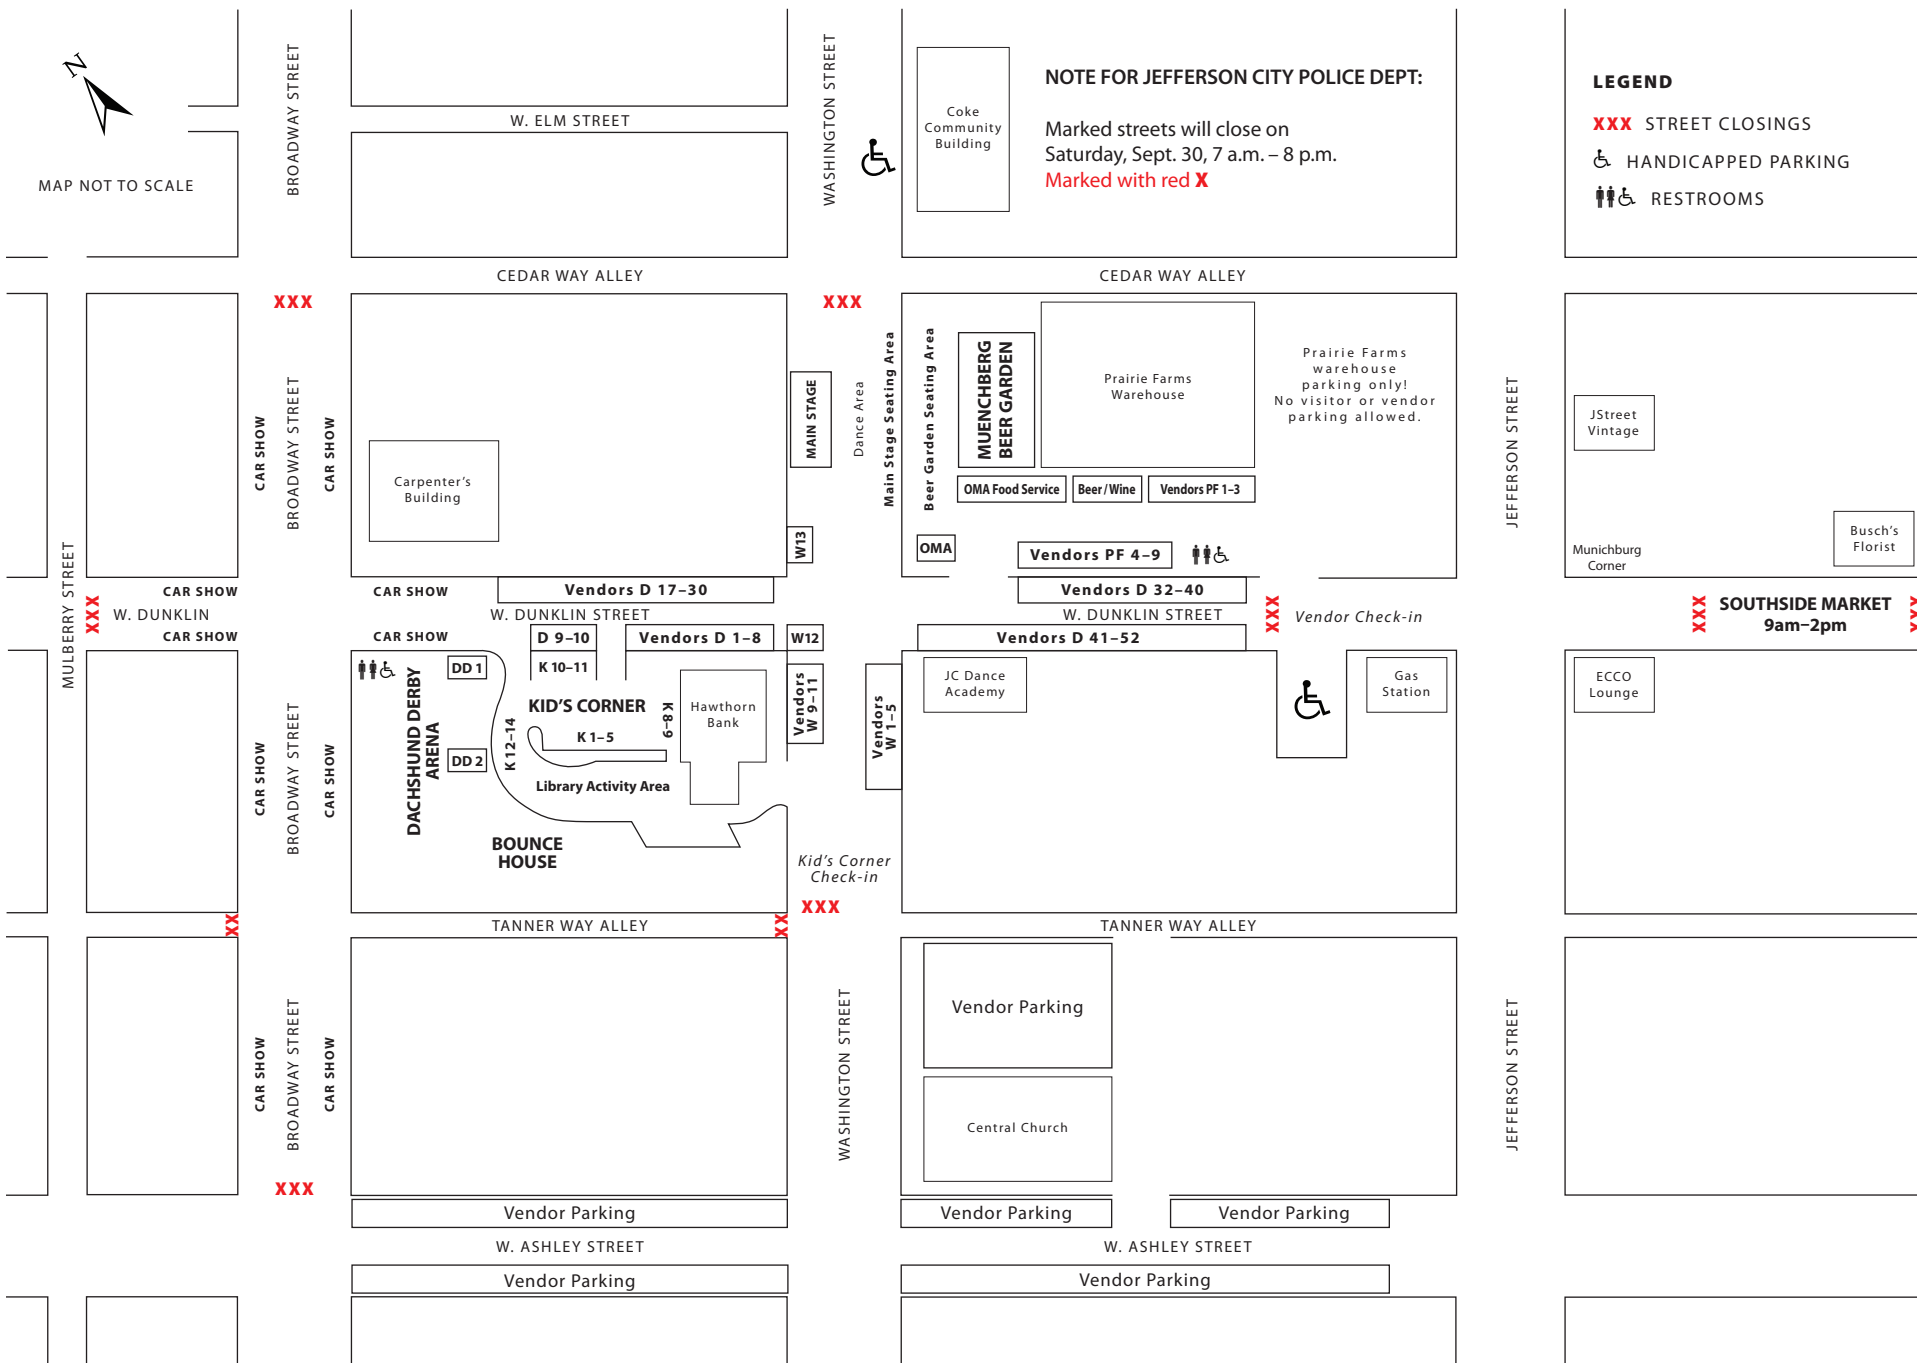

# 2023 Jefferson City Oktoberfest Festival/Vendor Map

MAP NOT TO SCALE

## NOTE FOR JEFFERSON CITY POLICE DEPT:

Marked streets will close on Saturday, Sept. 30, 7 a.m. – 8 p.m.  
Marked with red X

## LEGEND

- XXX** STREET CLOSINGS
- HANDICAPPED PARKING
- RESTROOMS

**XXX** SOUTHSIDE MARKET **XXX**  
9am-2pm