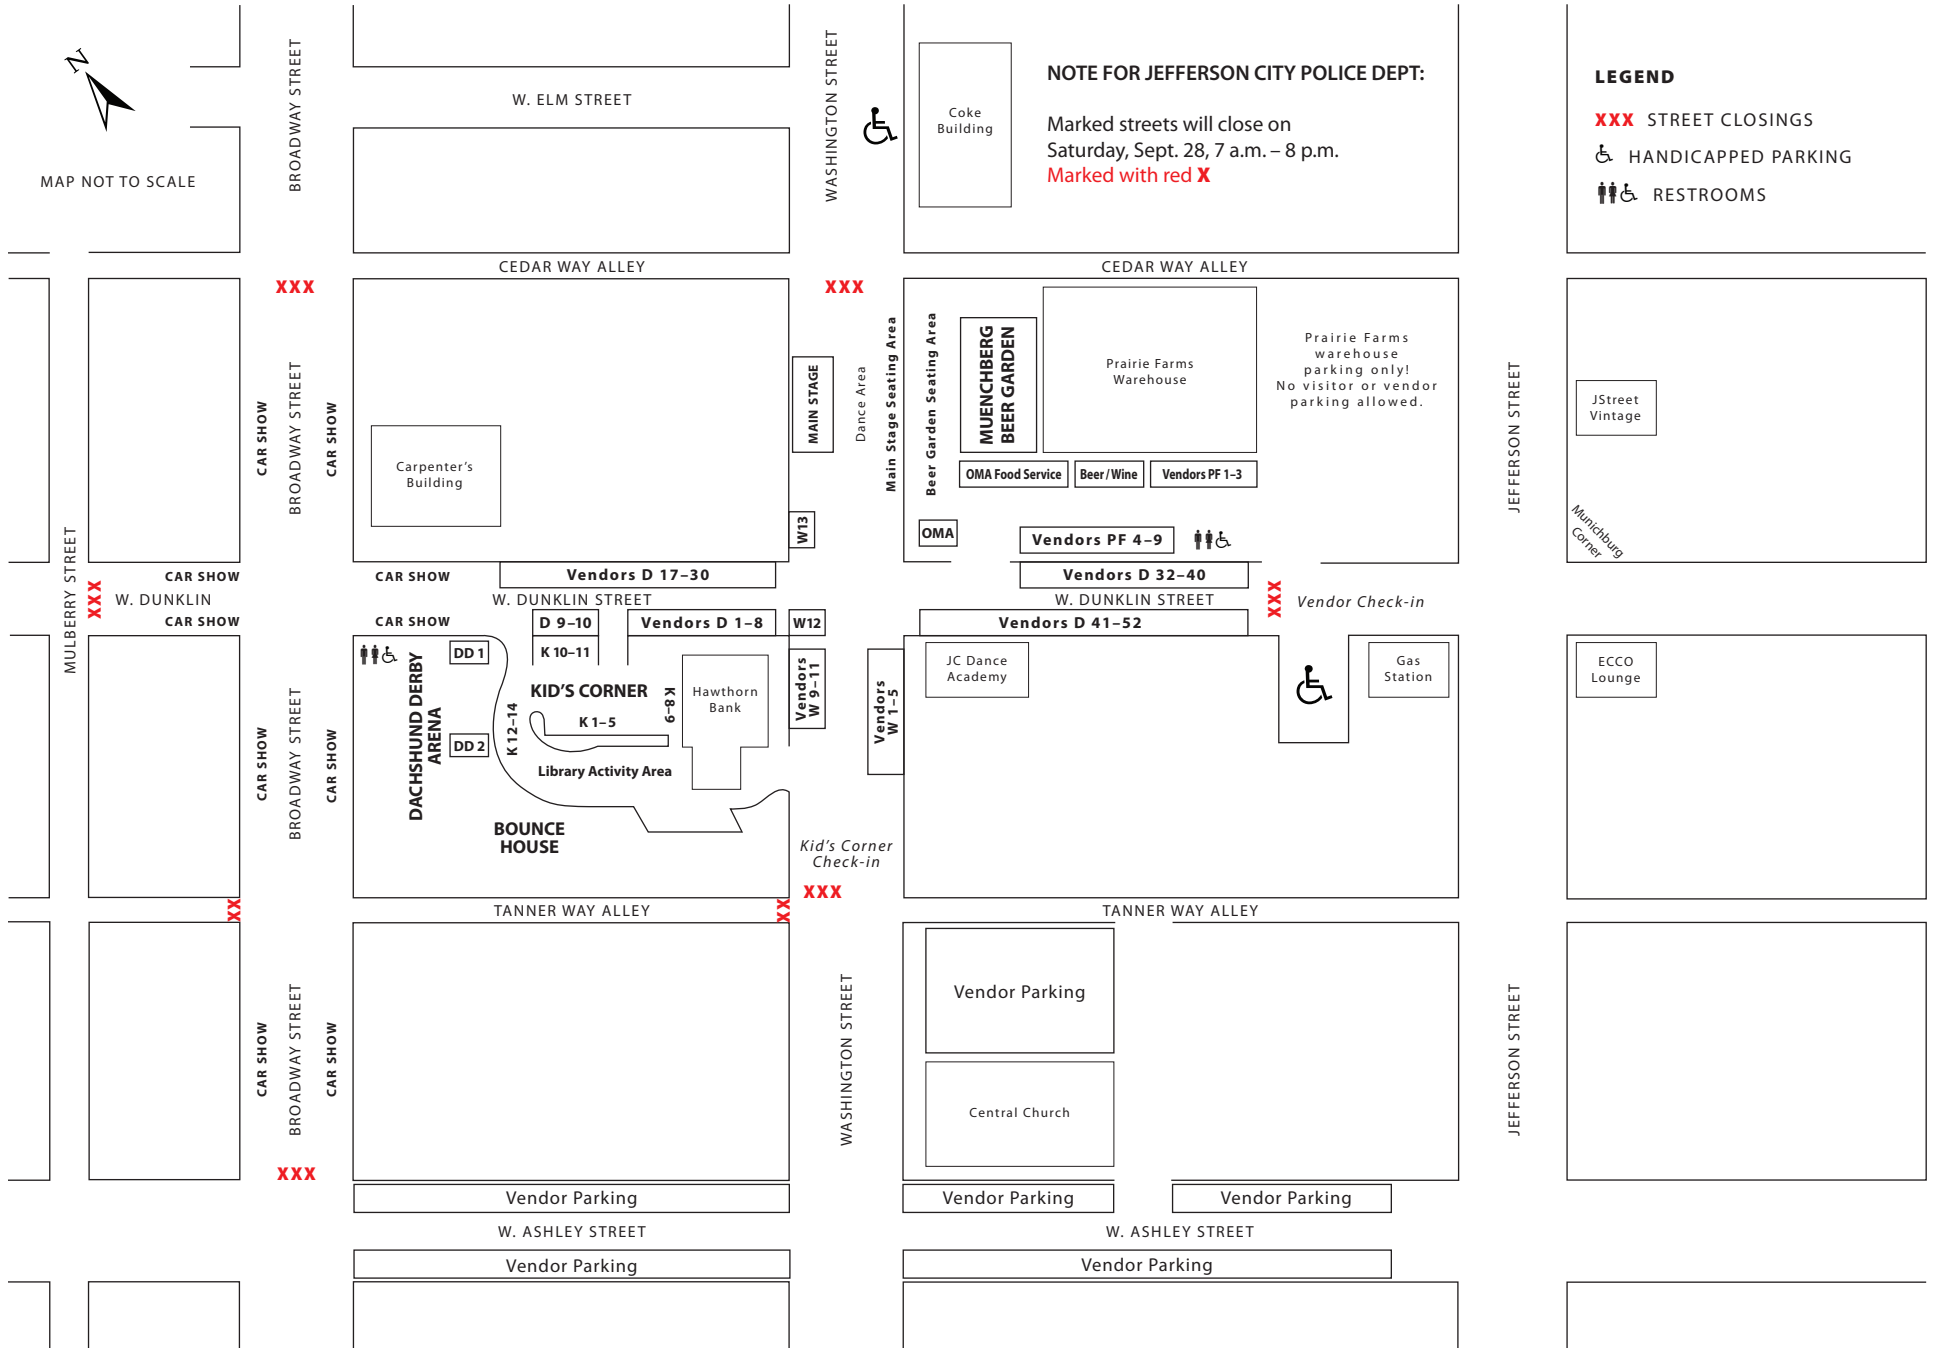

2024 Jefferson City Oktoberfest Festival/Vendor Map

MAP NOT TO SCALE

NOTE FOR JEFFERSON CITY POLICE DEPT:

Marked streets will close on Saturday, Sept. 28, 7 a.m. – 8 p.m.
 Marked with red **X**

LEGEND

- XXX** STREET CLOSINGS
- HANDICAPPED PARKING
- RESTROOMS