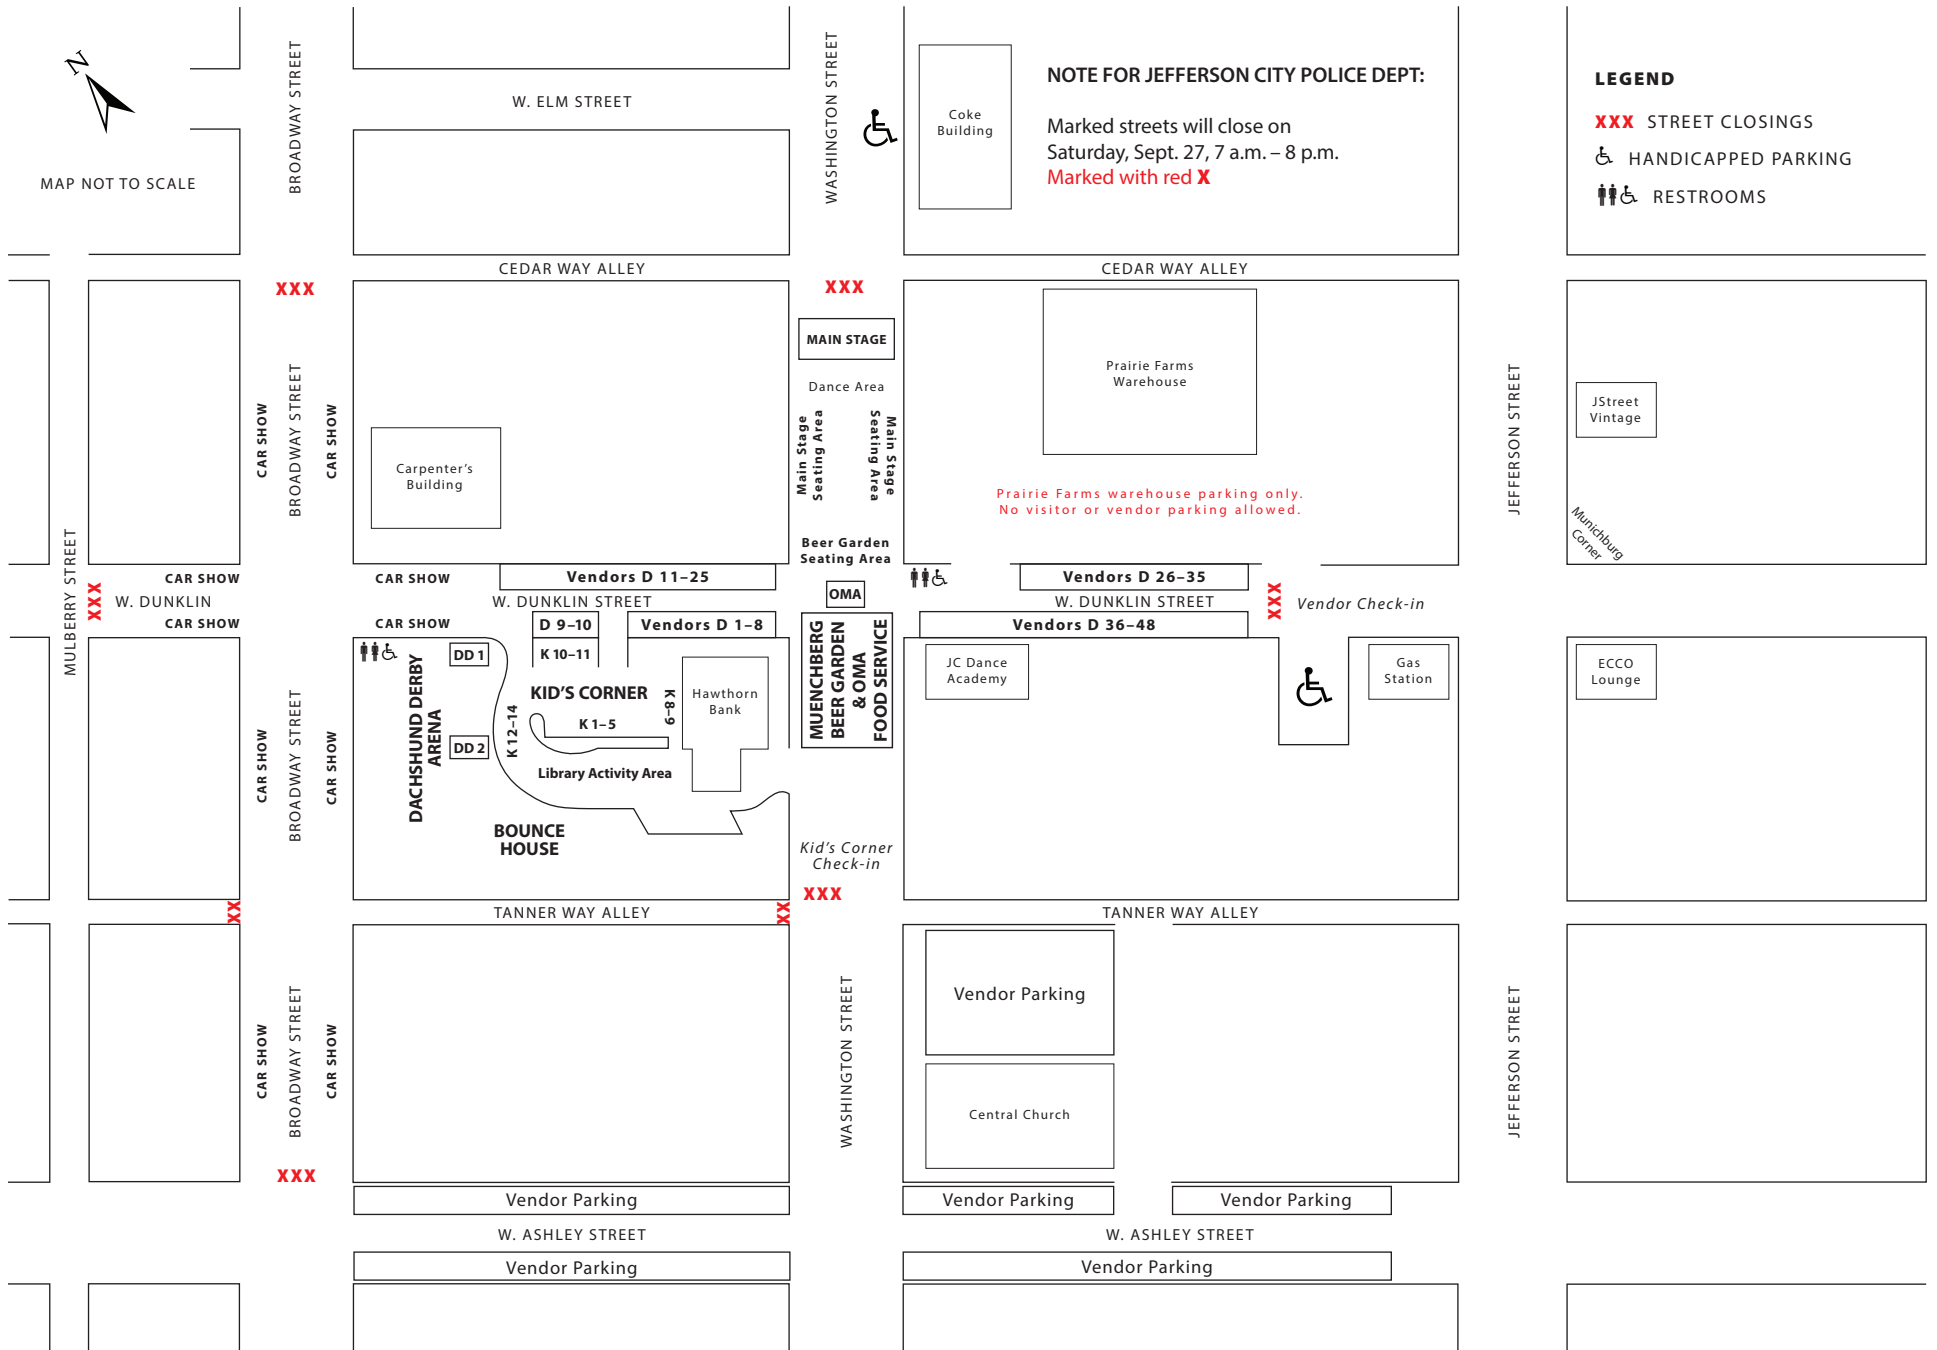

2025 Jefferson City Oktoberfest Festival/Vendor Map

MAP NOT TO SCALE

NOTE FOR JEFFERSON CITY POLICE DEPT:

Marked streets will close on Saturday, Sept. 27, 7 a.m. – 8 p.m.
 Marked with red **X**

LEGEND

- XXX** STREET CLOSINGS
- HANDICAPPED PARKING
- RESTROOMS